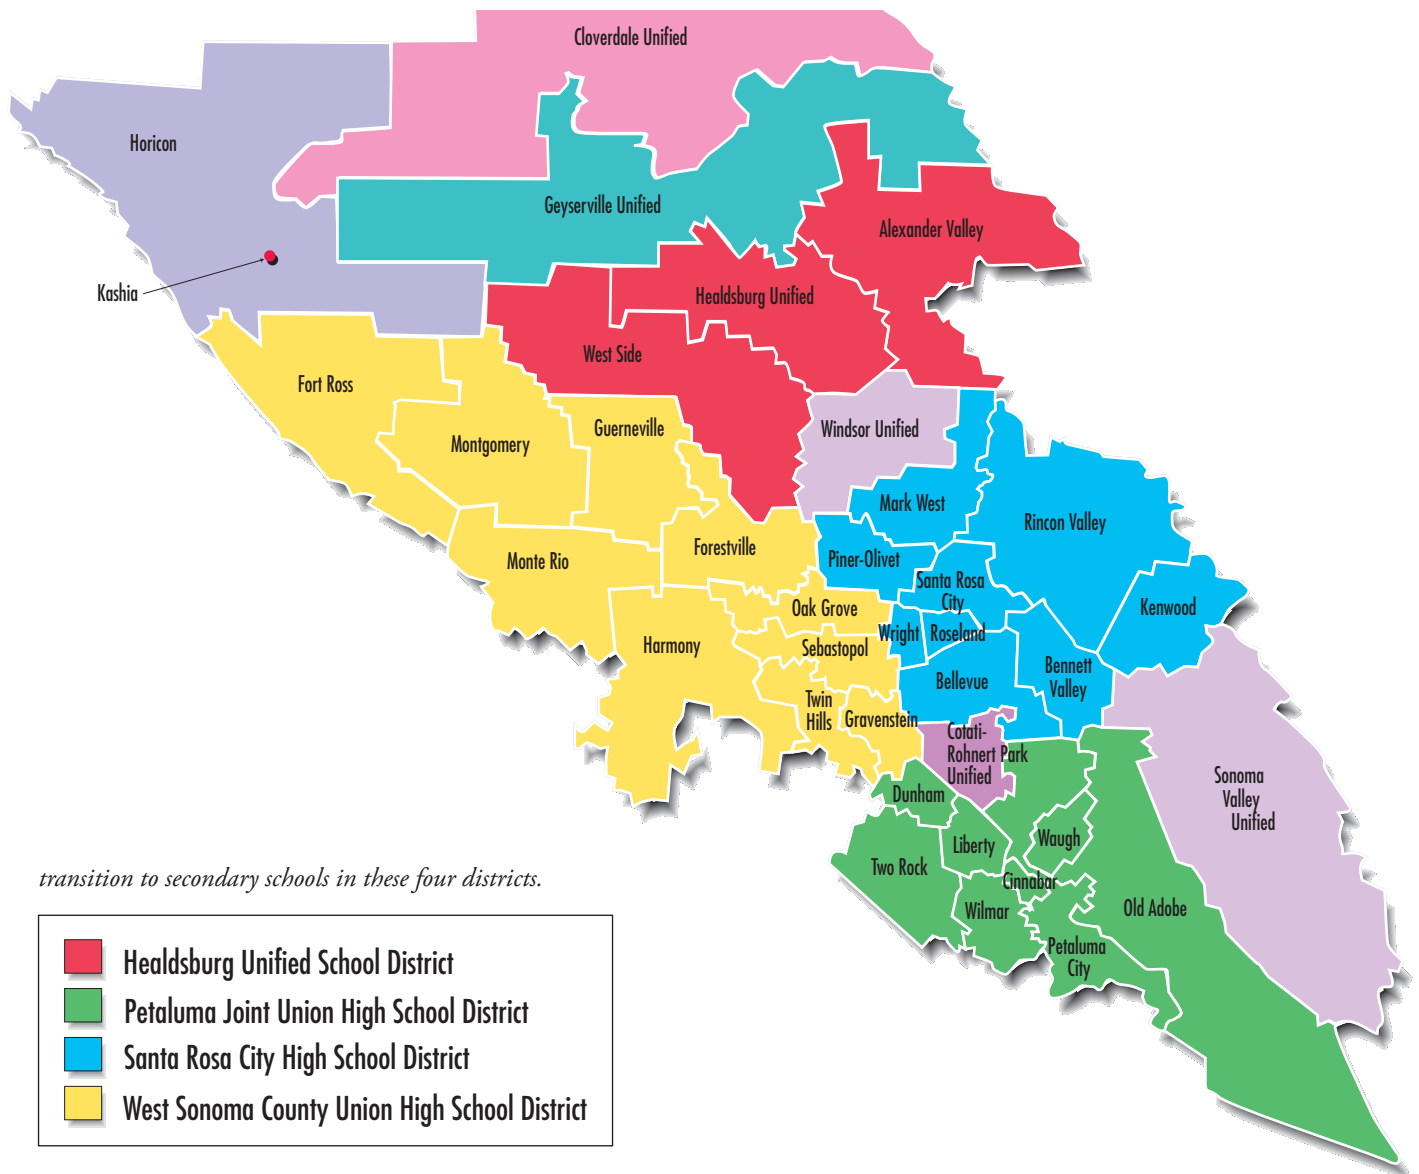

Sonoma County School Districts

There are 40 school districts that provide kindergarten through grade 12 education for Sonoma County: 31 elementary school districts, 3 high school districts, 3 unified districts, and 6 unified districts.

Students in elementary districts “feed” into high school or unified districts as indicated by the color coding on this map.

Unified districts operate both elementary and secondary schools for the students residing within their boundaries. Cloverdale, Cotati-Rohnert Park, Geyserville, Healdsburg, Sonoma Valley, and Windsor are unified districts.

Horicon and Kashia are unique in that these small elementary districts feed into Mendocino County.