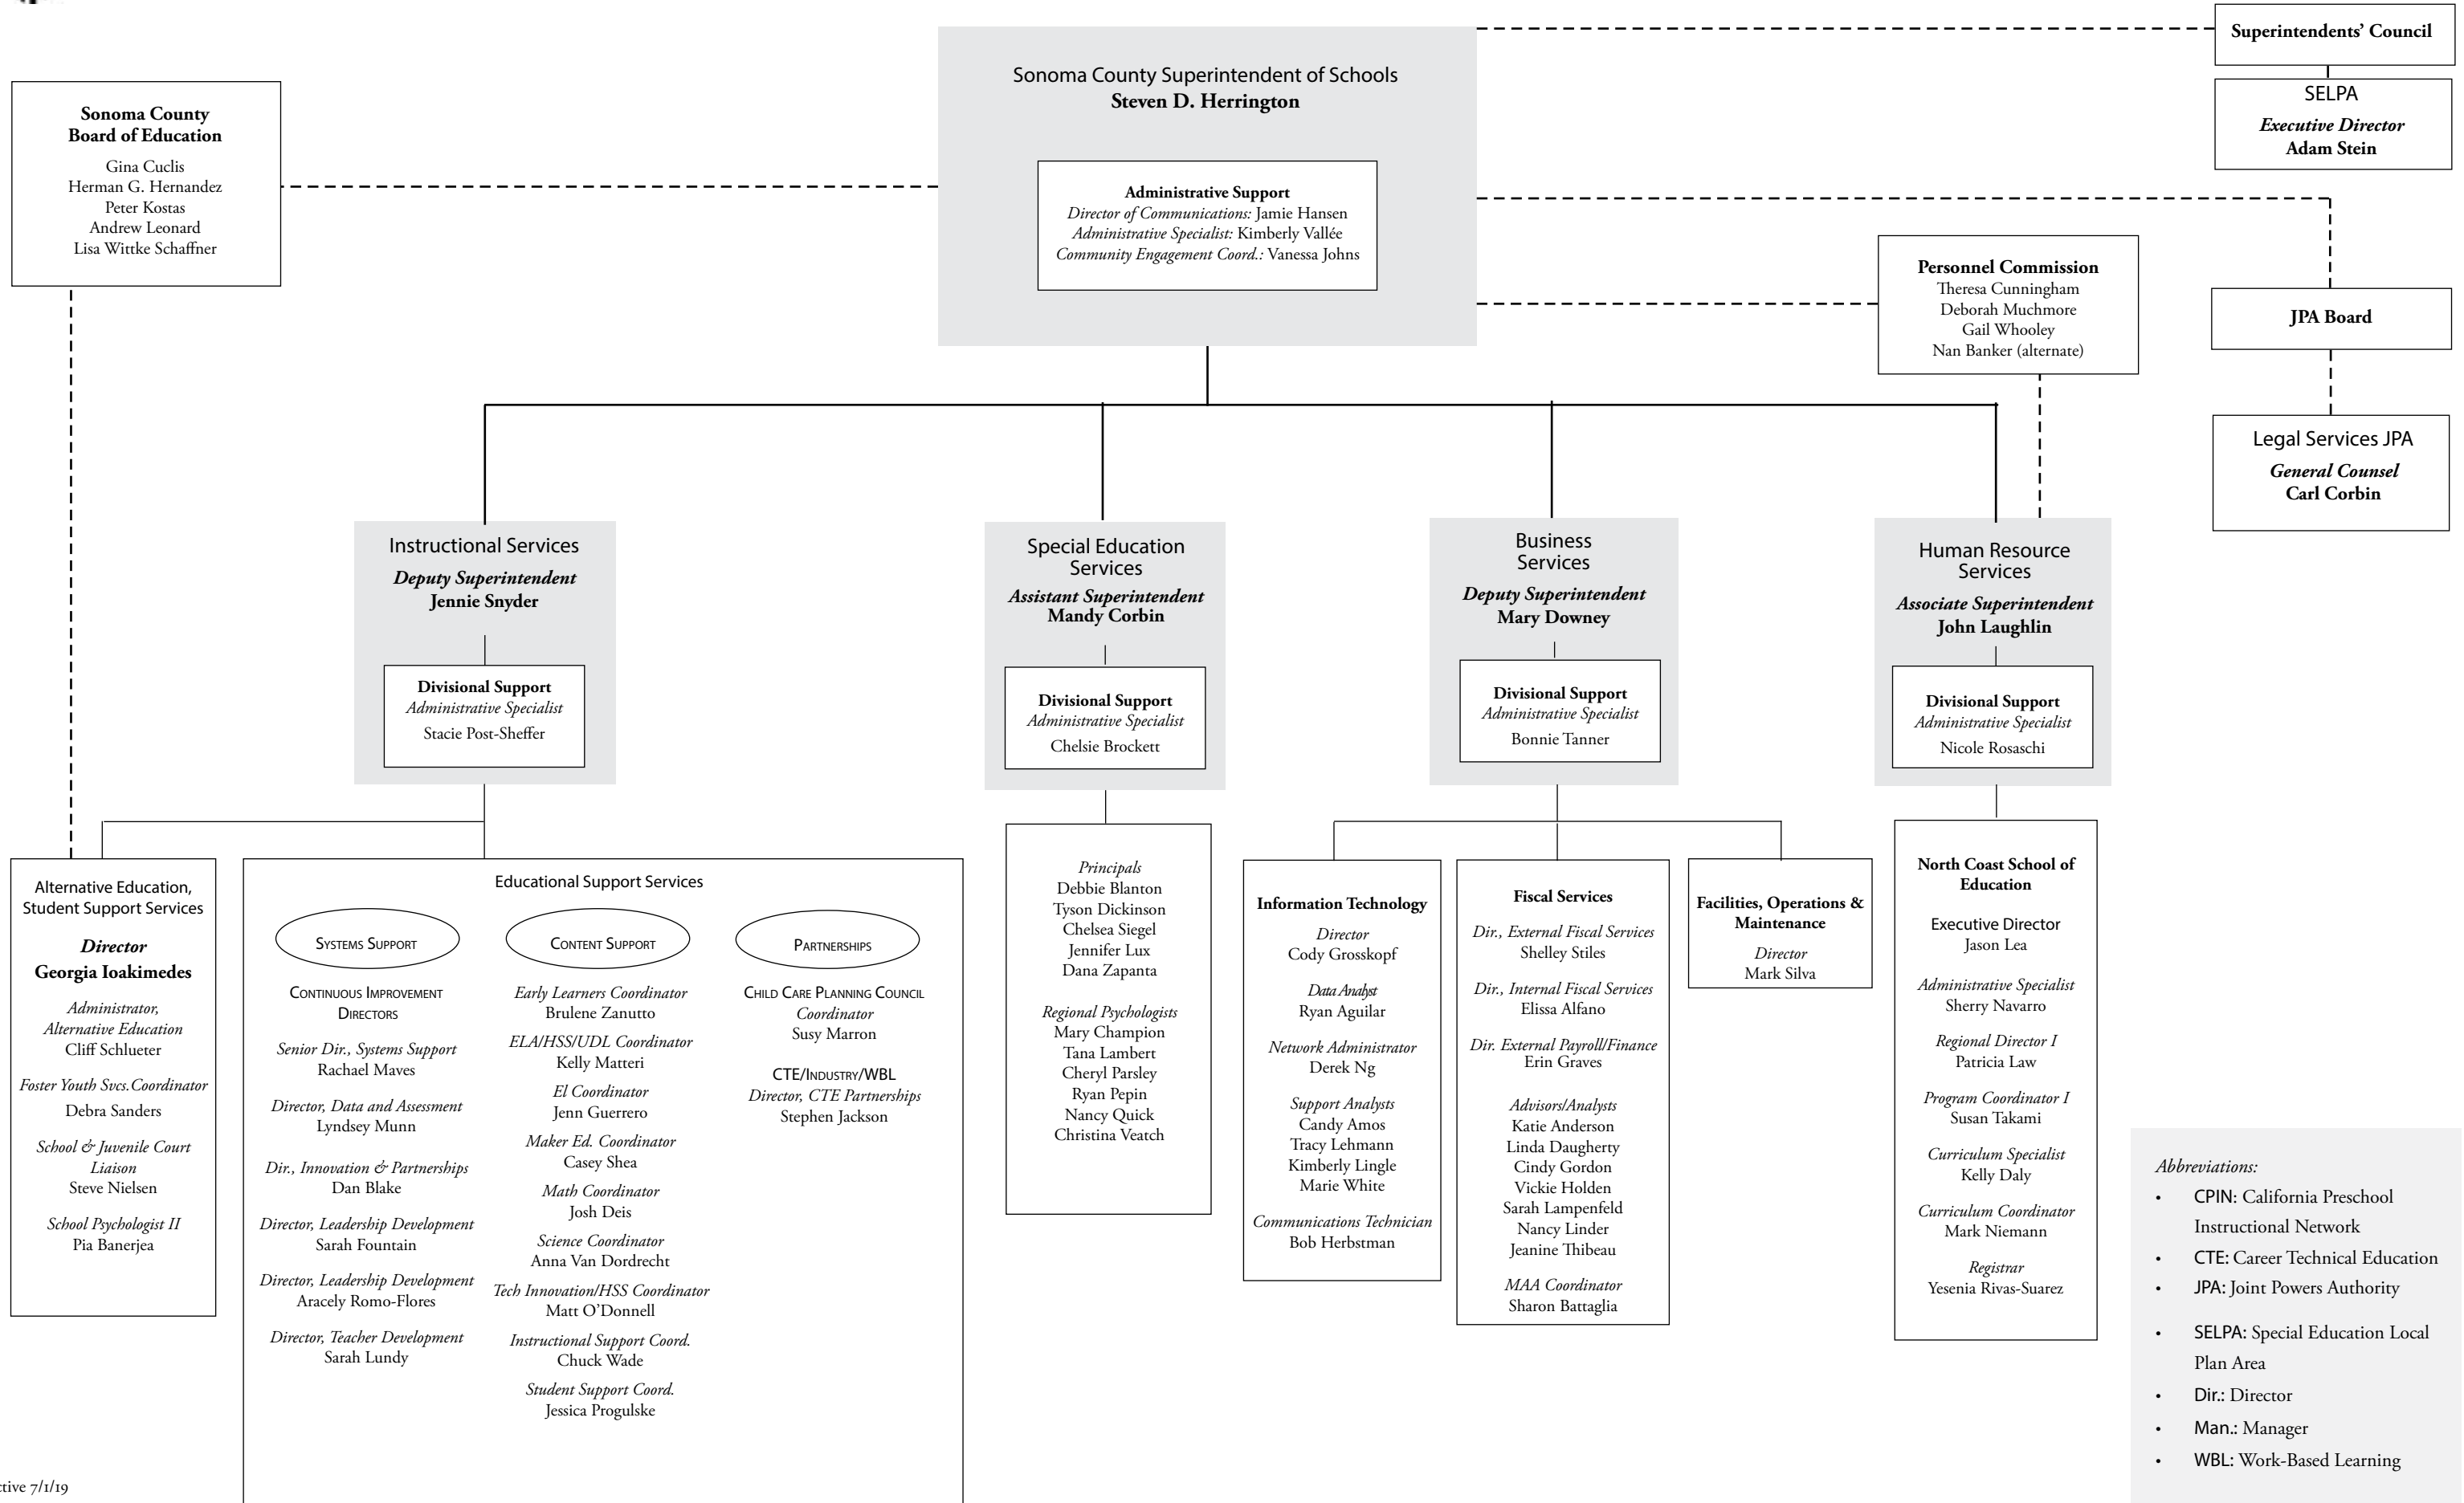

SCOE Management Chart

- Abbreviations:**
- CPIN: California Preschool Instructional Network
 - CTE: Career Technical Education
 - JPA: Joint Powers Authority
 - SELPA: Special Education Local Plan Area
 - Dir.: Director
 - Man.: Manager
 - WBL: Work-Based Learning