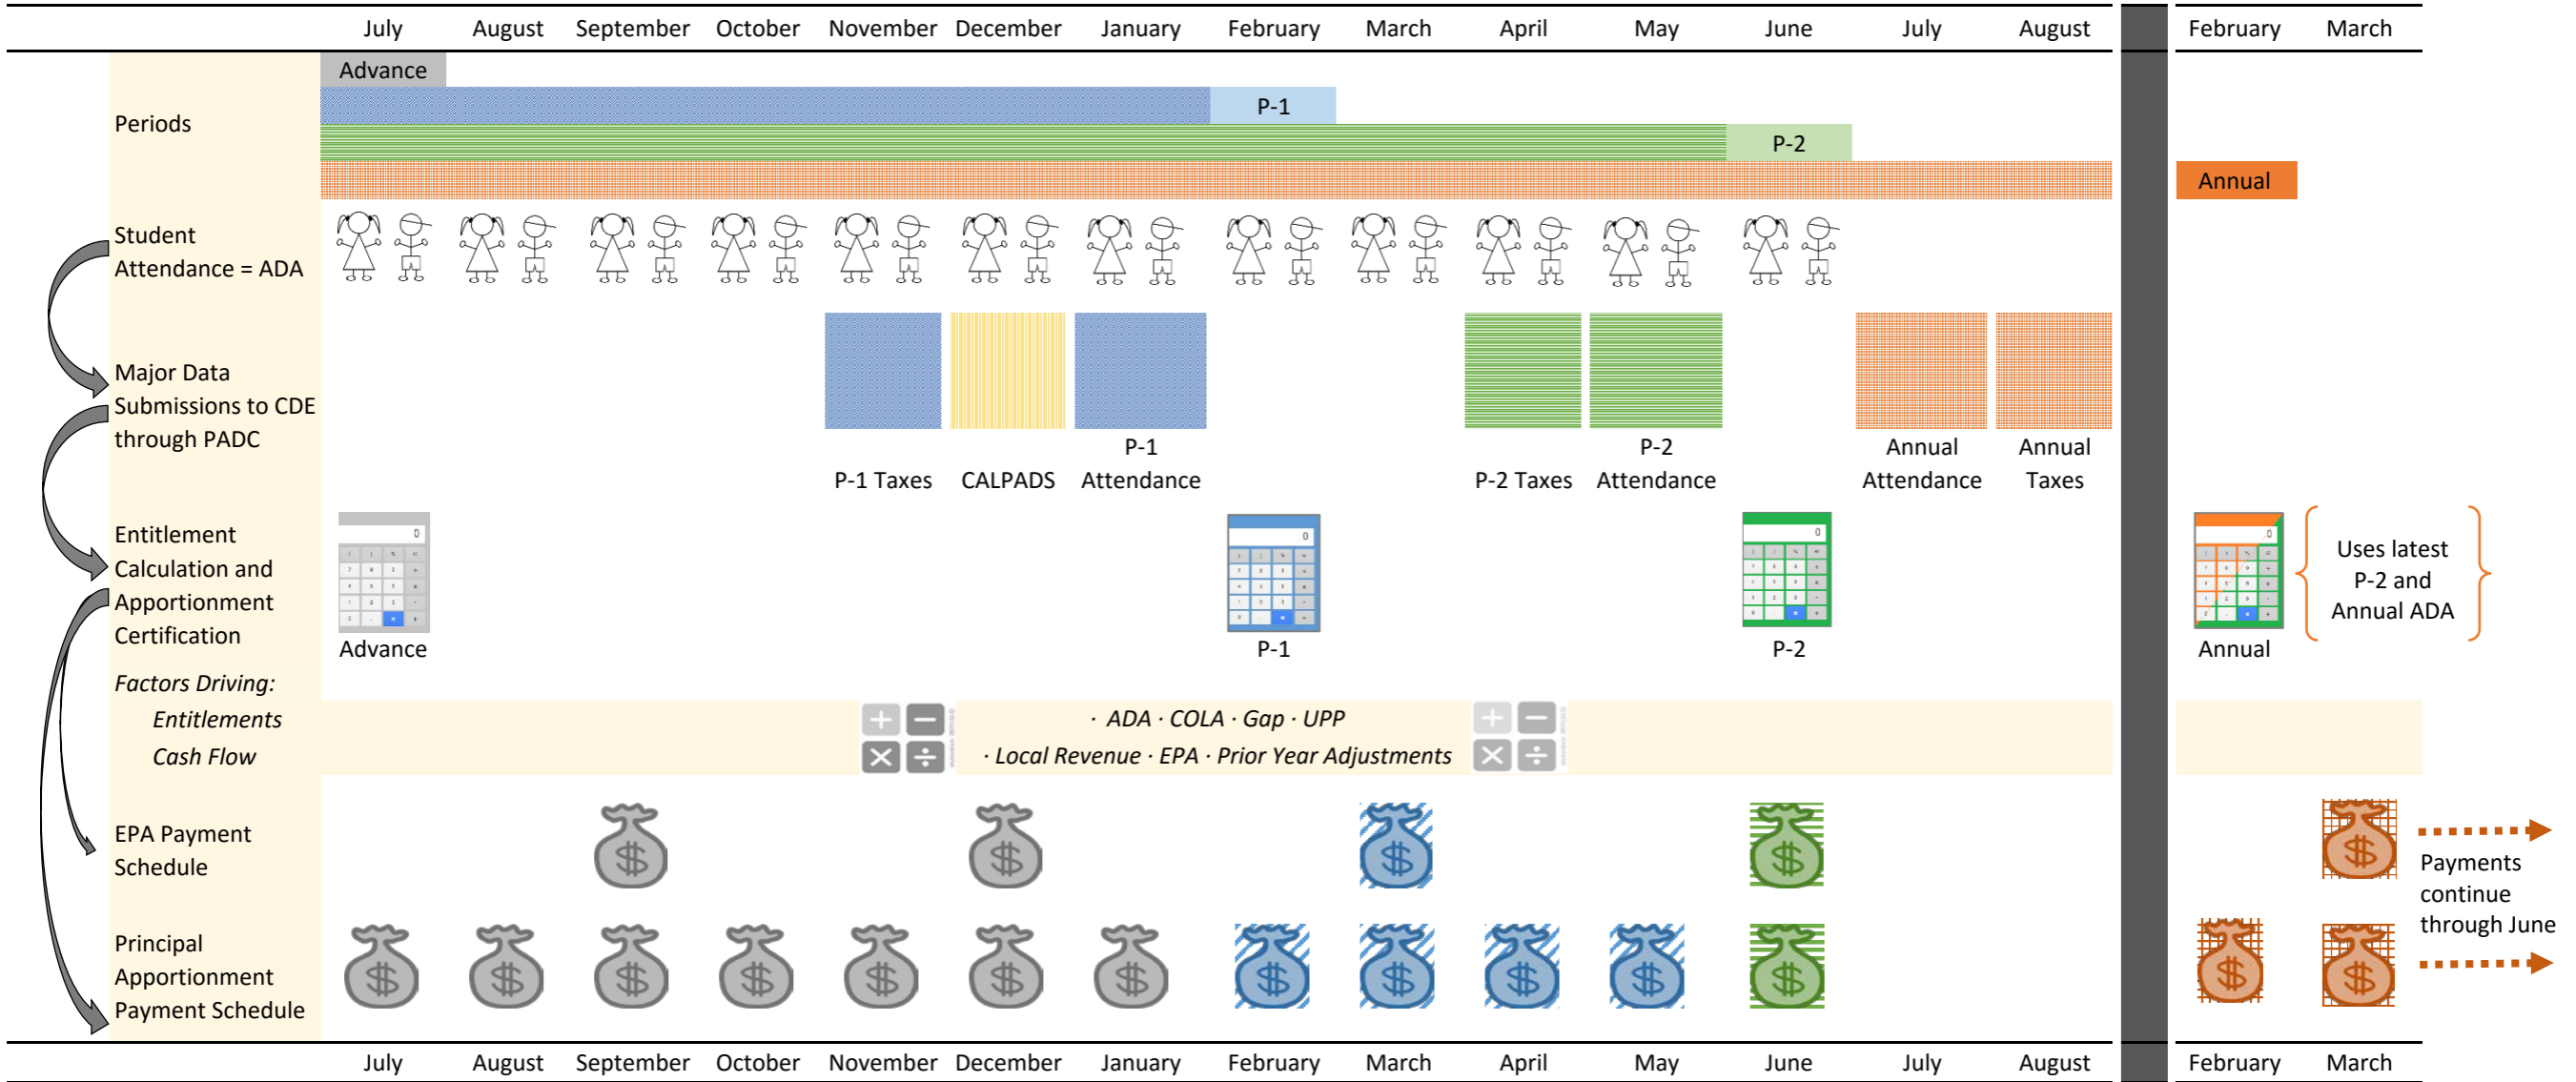

# Principal Apportionment Cycle

Legend: ADA = Average Daily Attendance; PADC = Principal Apportionment Data Collection Software; CALPADS = California Longitudinal Pupil Achievement Data System; COLA = Cost of Living Adjustment; UPP = Unduplicated Pupil Percentage; EPA = Education Protection Account