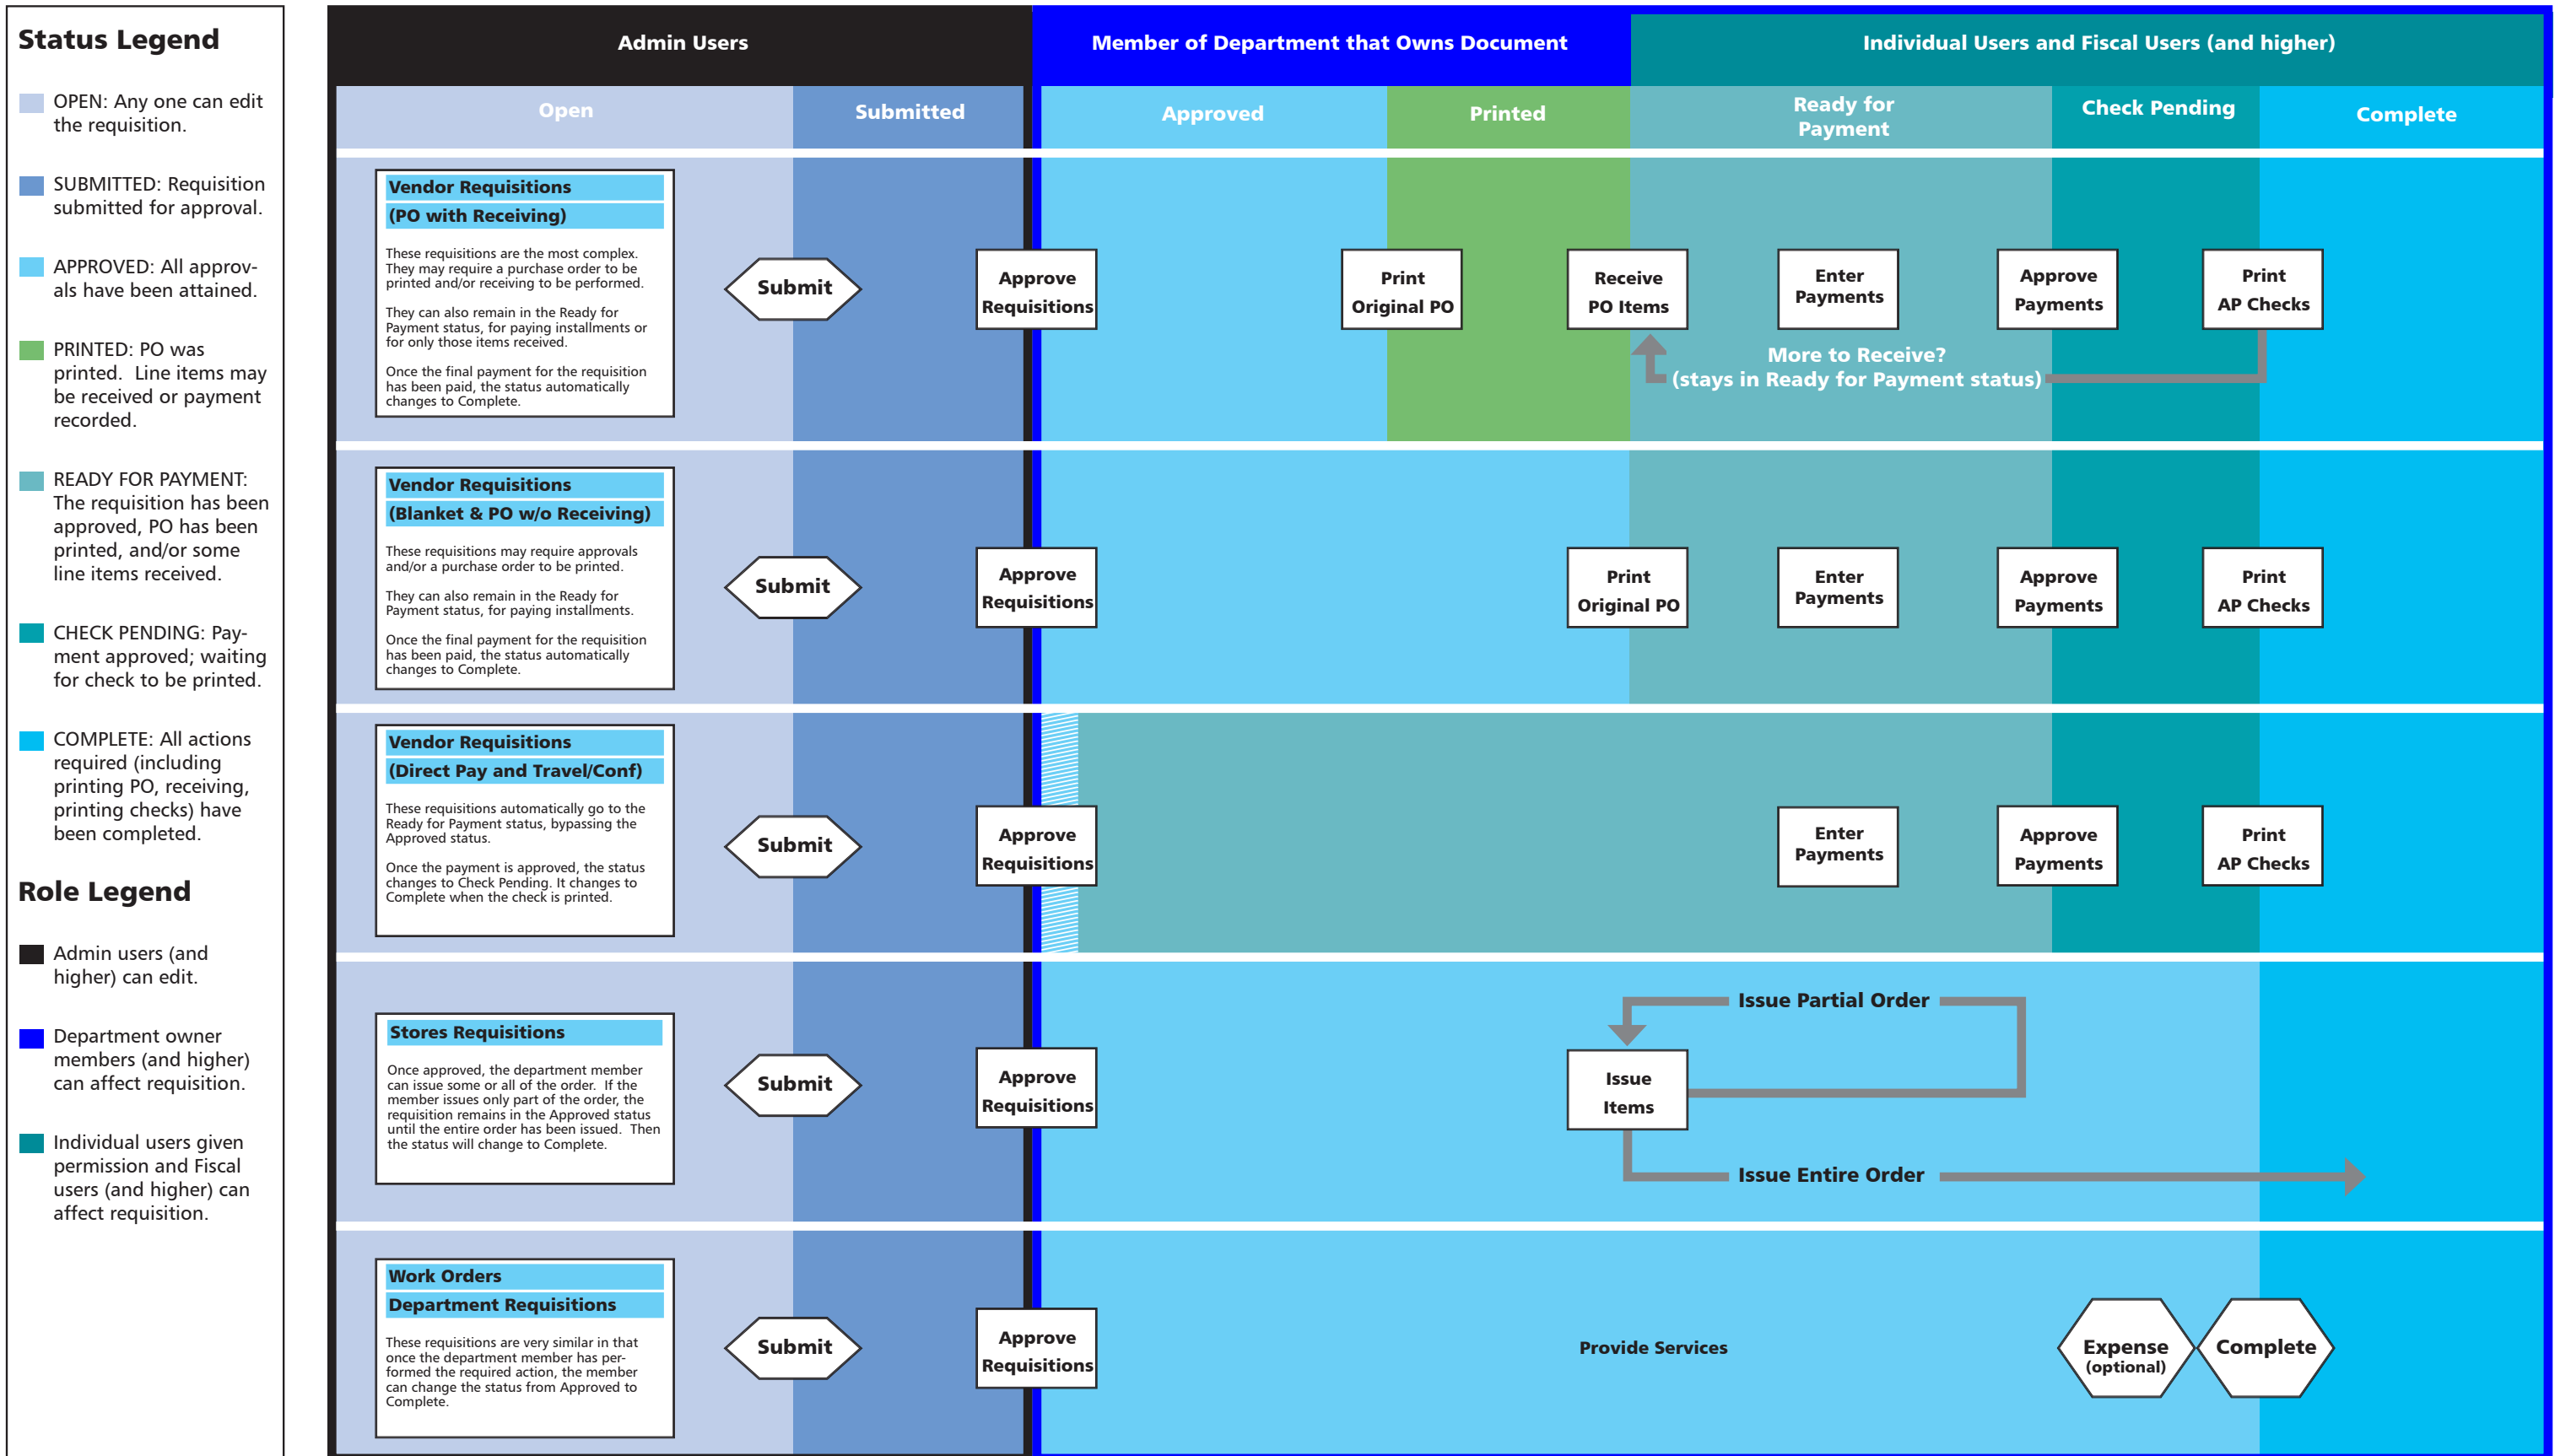

Escape Online Requisition Life Cycle

Key: Activity (rectangle), Option (oval), Task (hexagon), Status is bypassed (hatched rectangle)