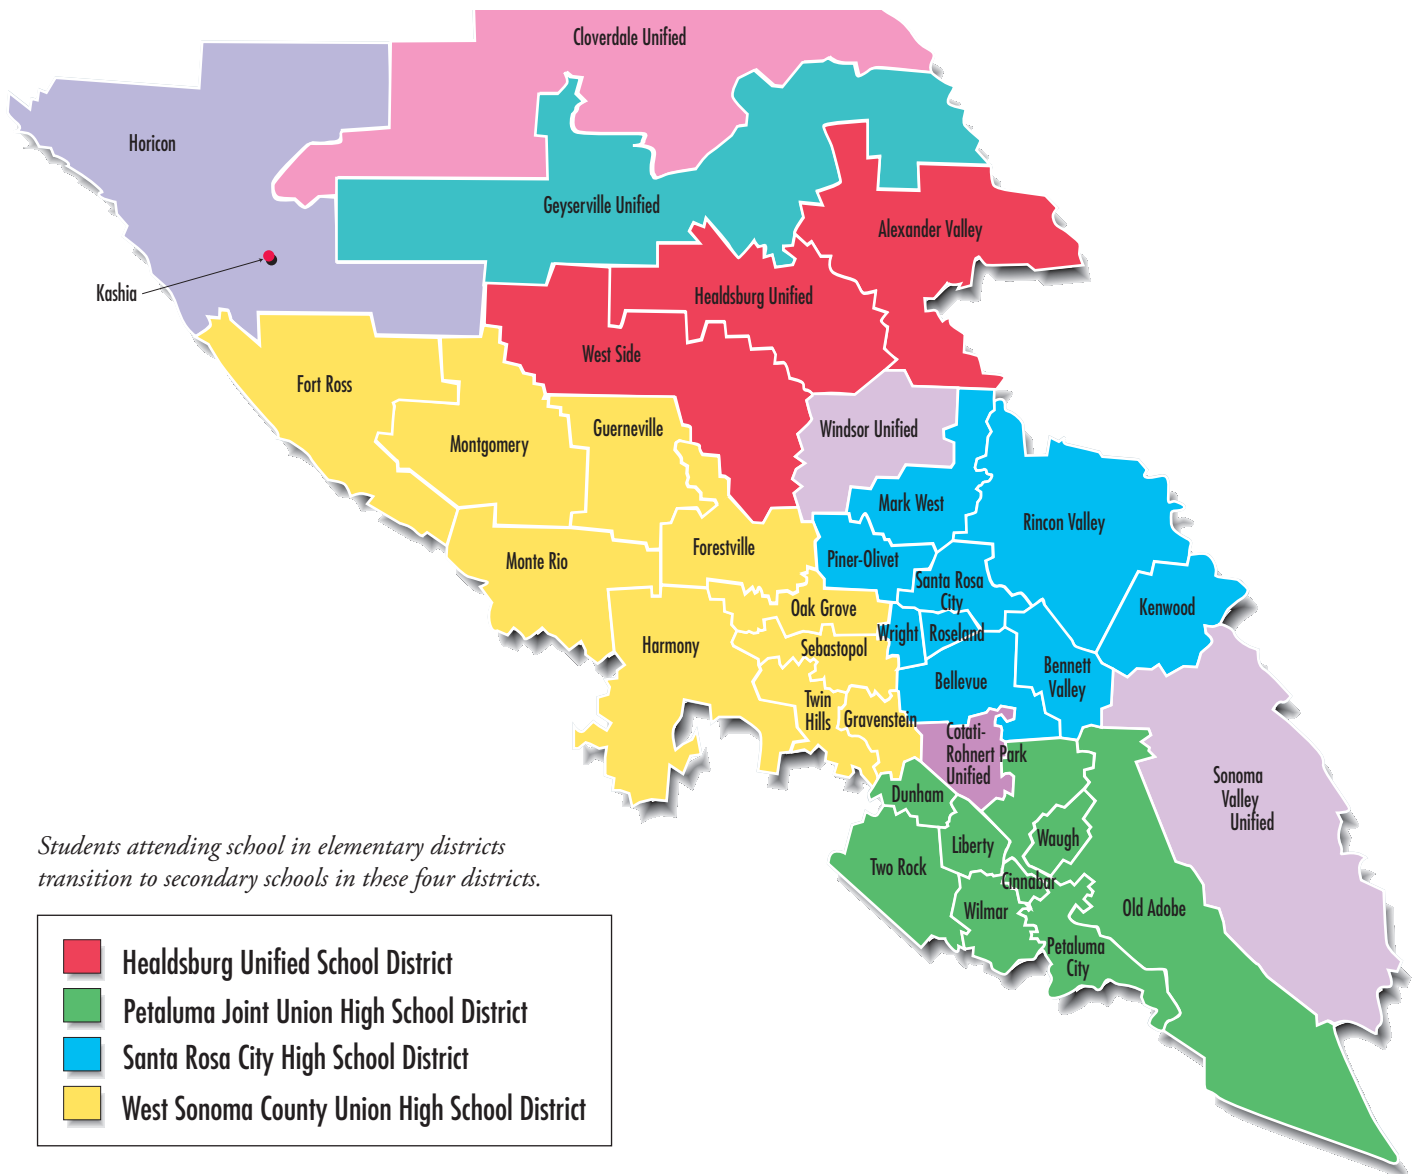

Sonoma County School Districts

There are 40 school districts that provide kindergarten through grade 12 education for Sonoma County: 31 elementary school districts, 3 high school districts, 3 unified districts, and 6 unified districts.

Students in elementary districts “feed” into high school or unified districts as indicated by the color coding on this map.

Unified districts operate both elementary and secondary schools for the students residing within their boundaries. Cloverdale, Cotati-Rohnert Park, Geyserville, Healdsburg, Sonoma Valley, and Windsor are unified districts.

Horicon and Kashia are unique in that these small elementary districts feed into Mendocino County.