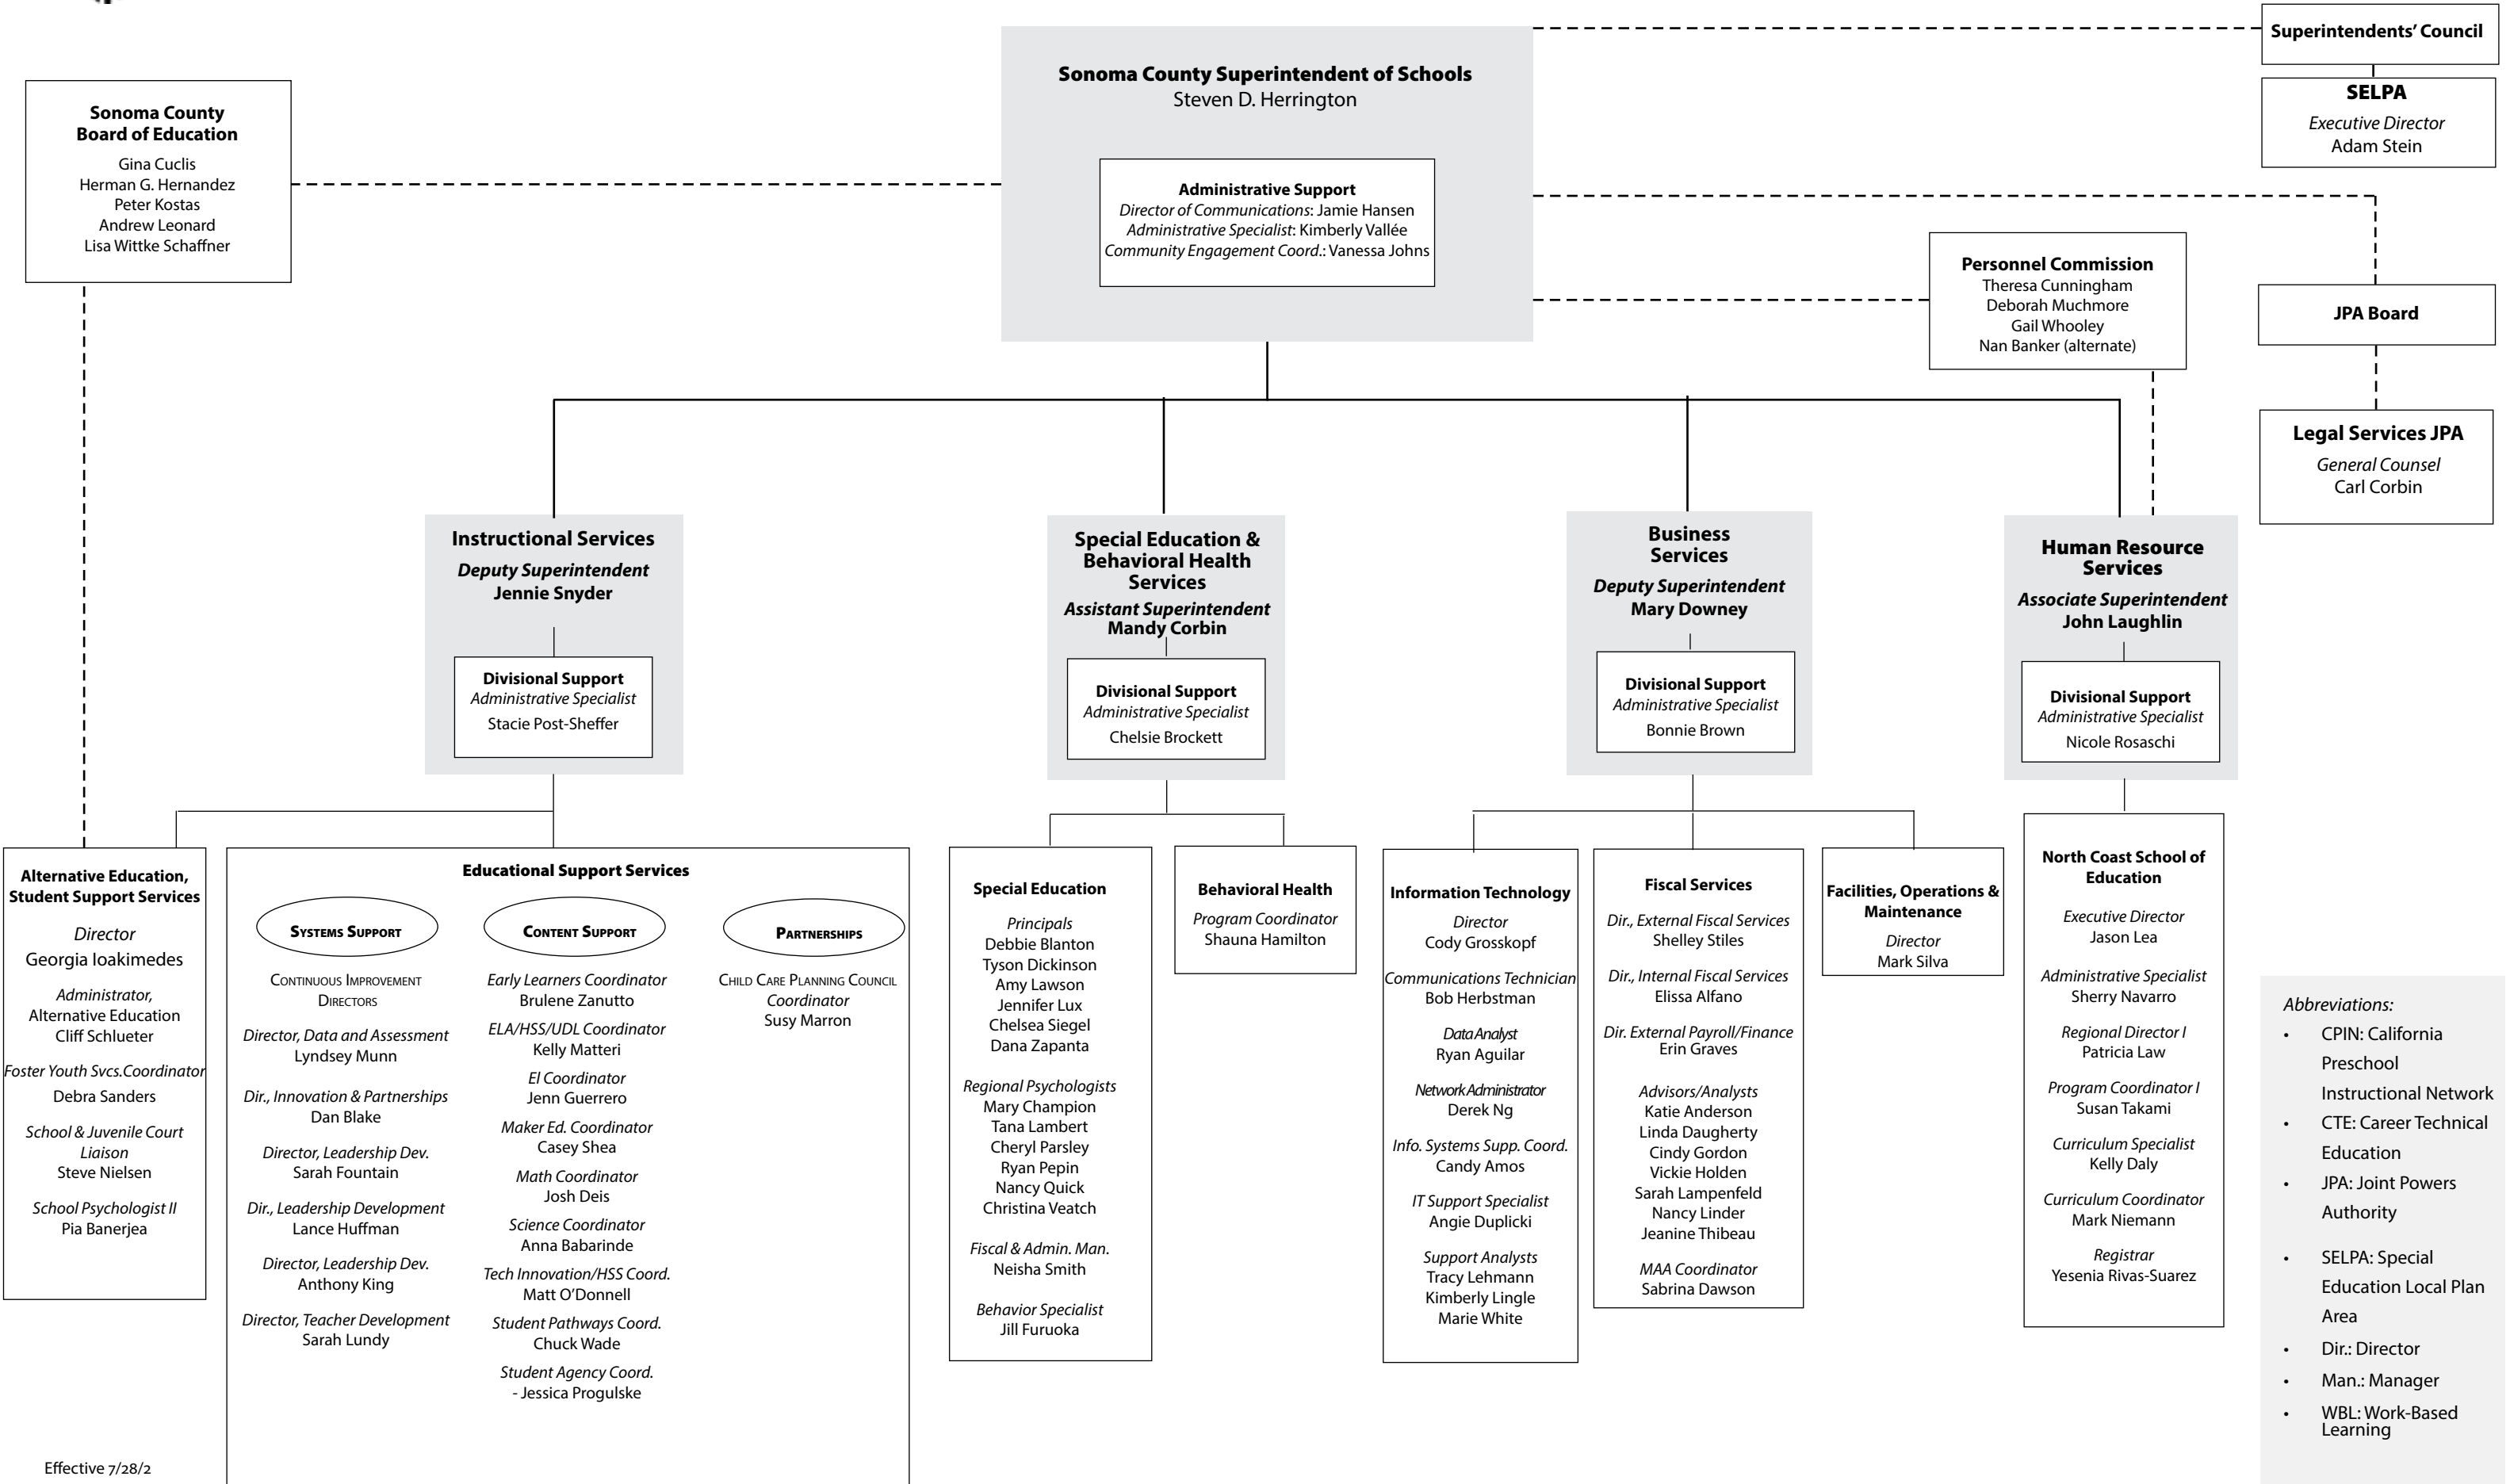

SCOE Management Chart

- Abbreviations:**
- CPIN: California Preschool Instructional Network
 - CTE: Career Technical Education
 - JPA: Joint Powers Authority
 - SELPA: Special Education Local Plan Area
 - Dir.: Director
 - Man.: Manager
 - WBL: Work-Based Learning