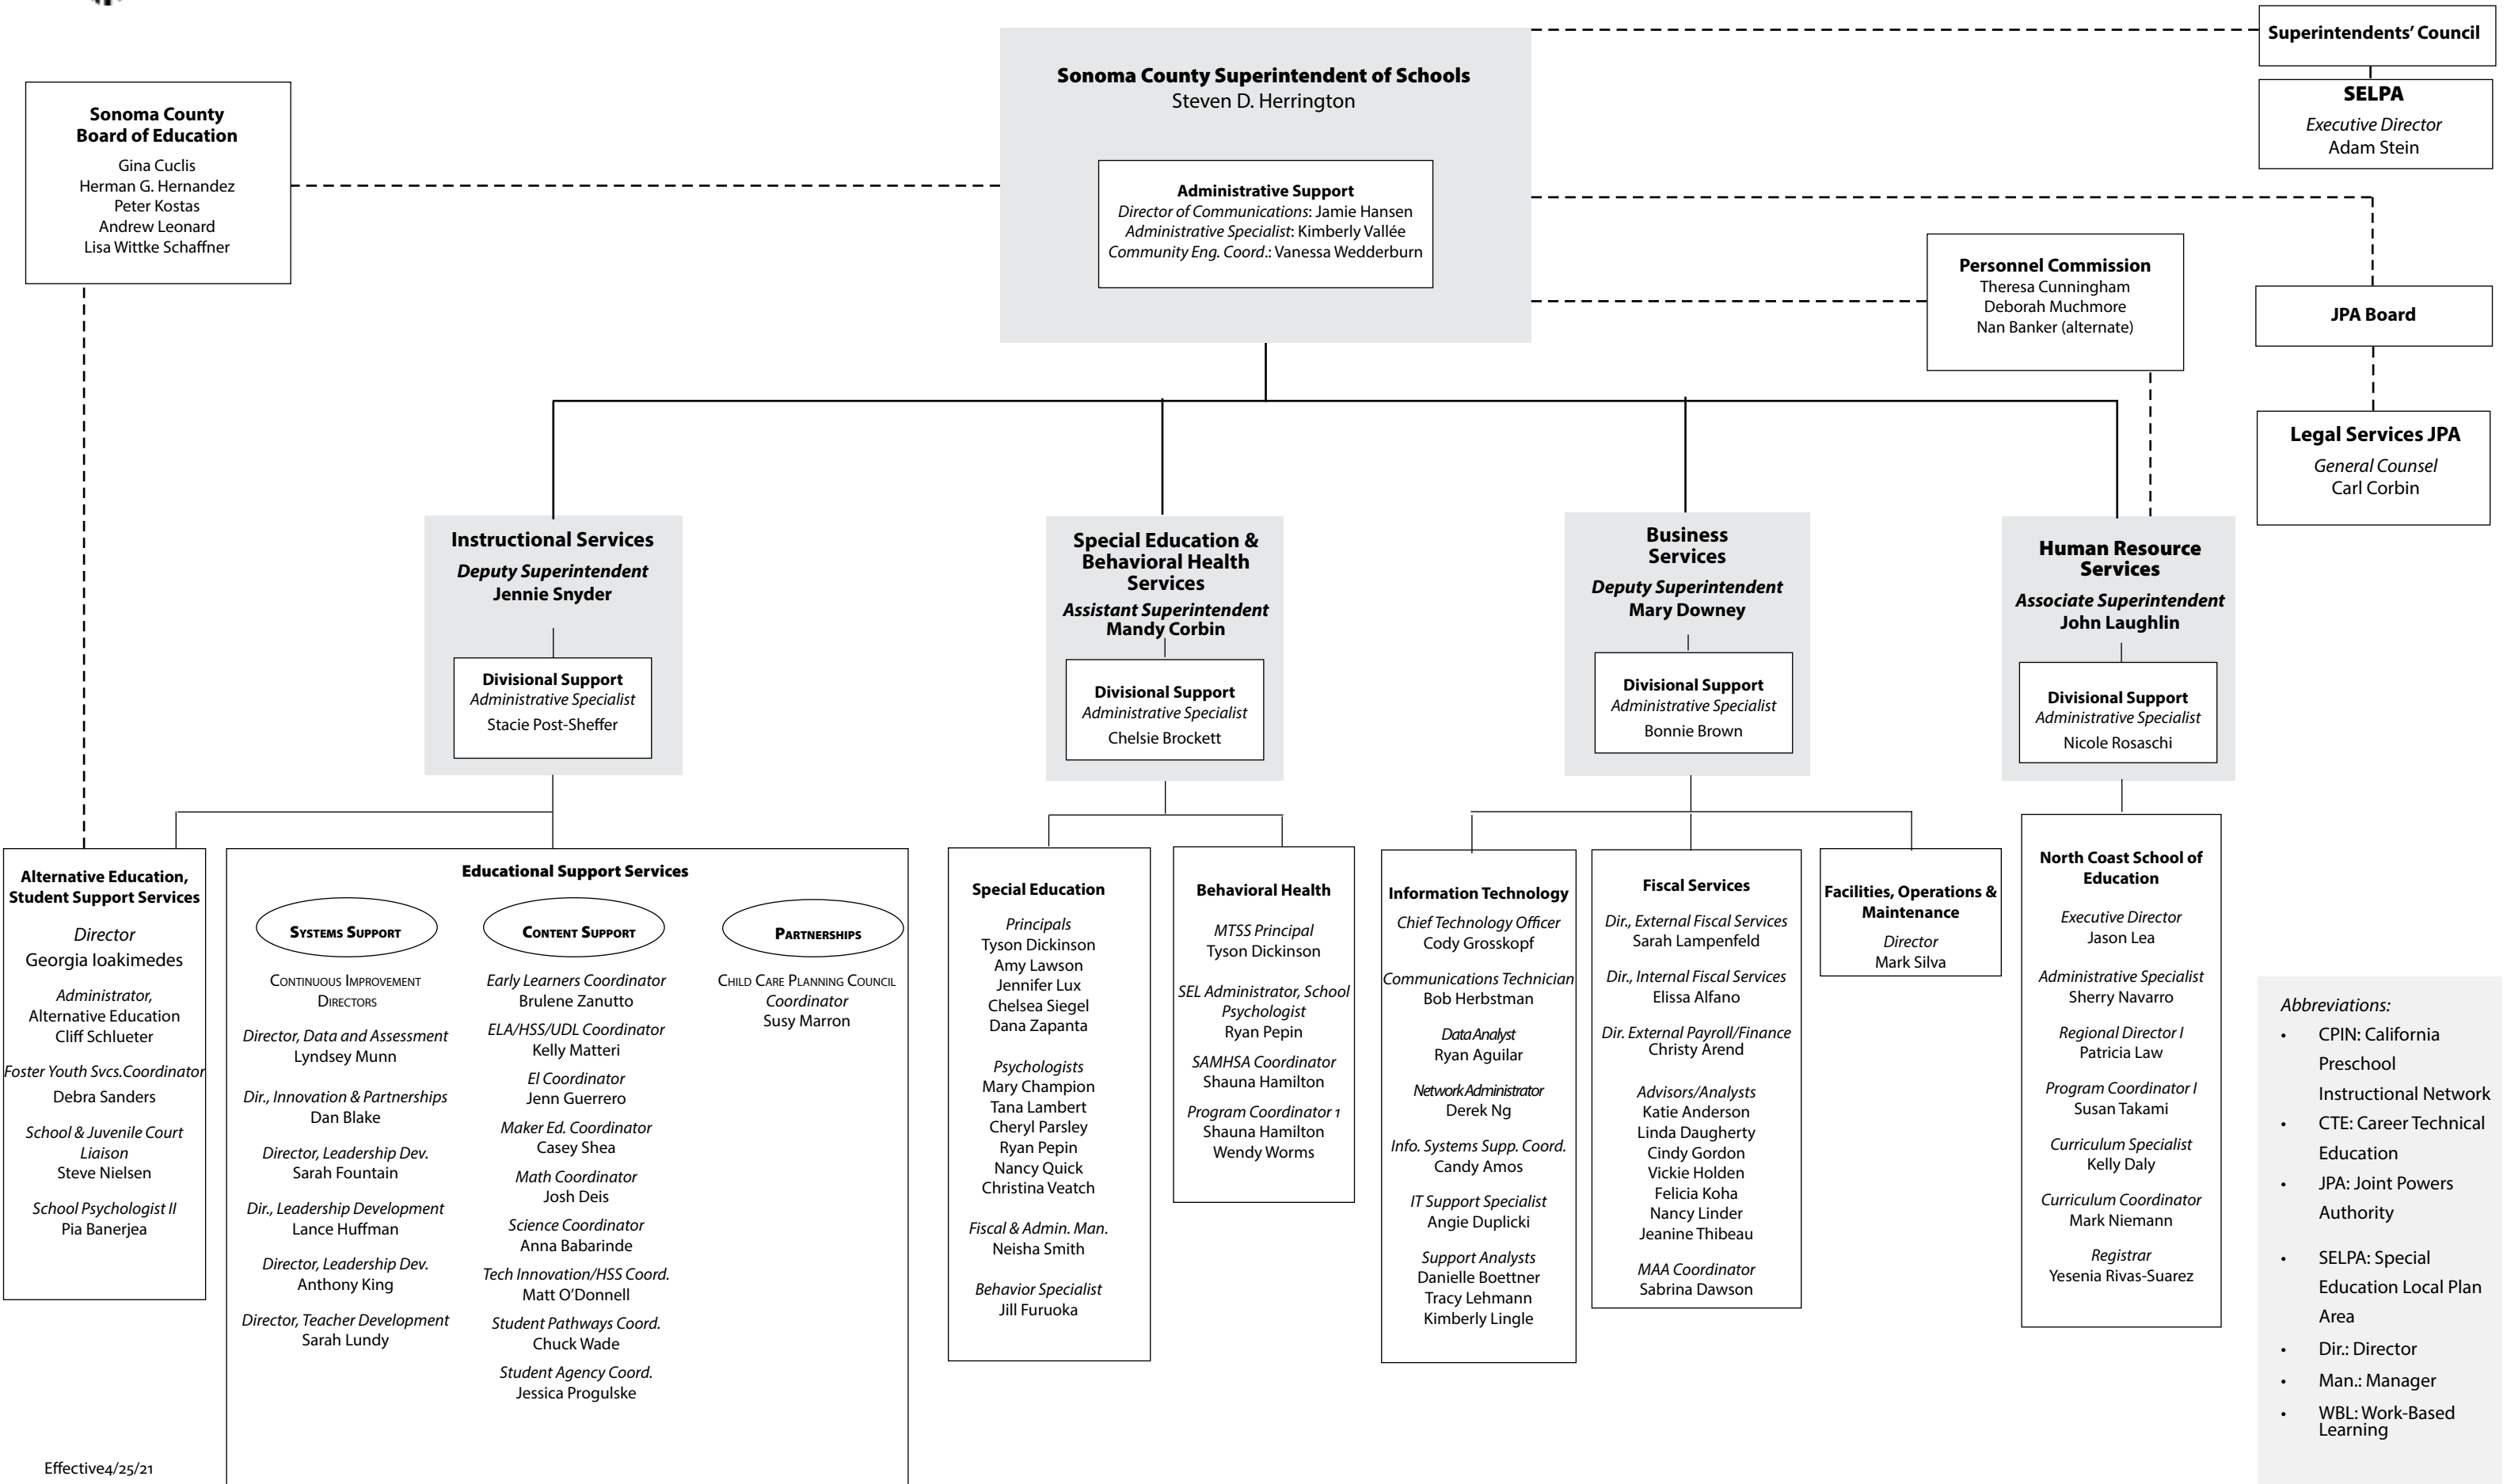

# SCOE Management Chart

- Abbreviations:**
- CPIN: California Preschool Instructional Network
  - CTE: Career Technical Education
  - JPA: Joint Powers Authority
  - SELPA: Special Education Local Plan Area
  - Dir.: Director
  - Man.: Manager
  - WBL: Work-Based Learning