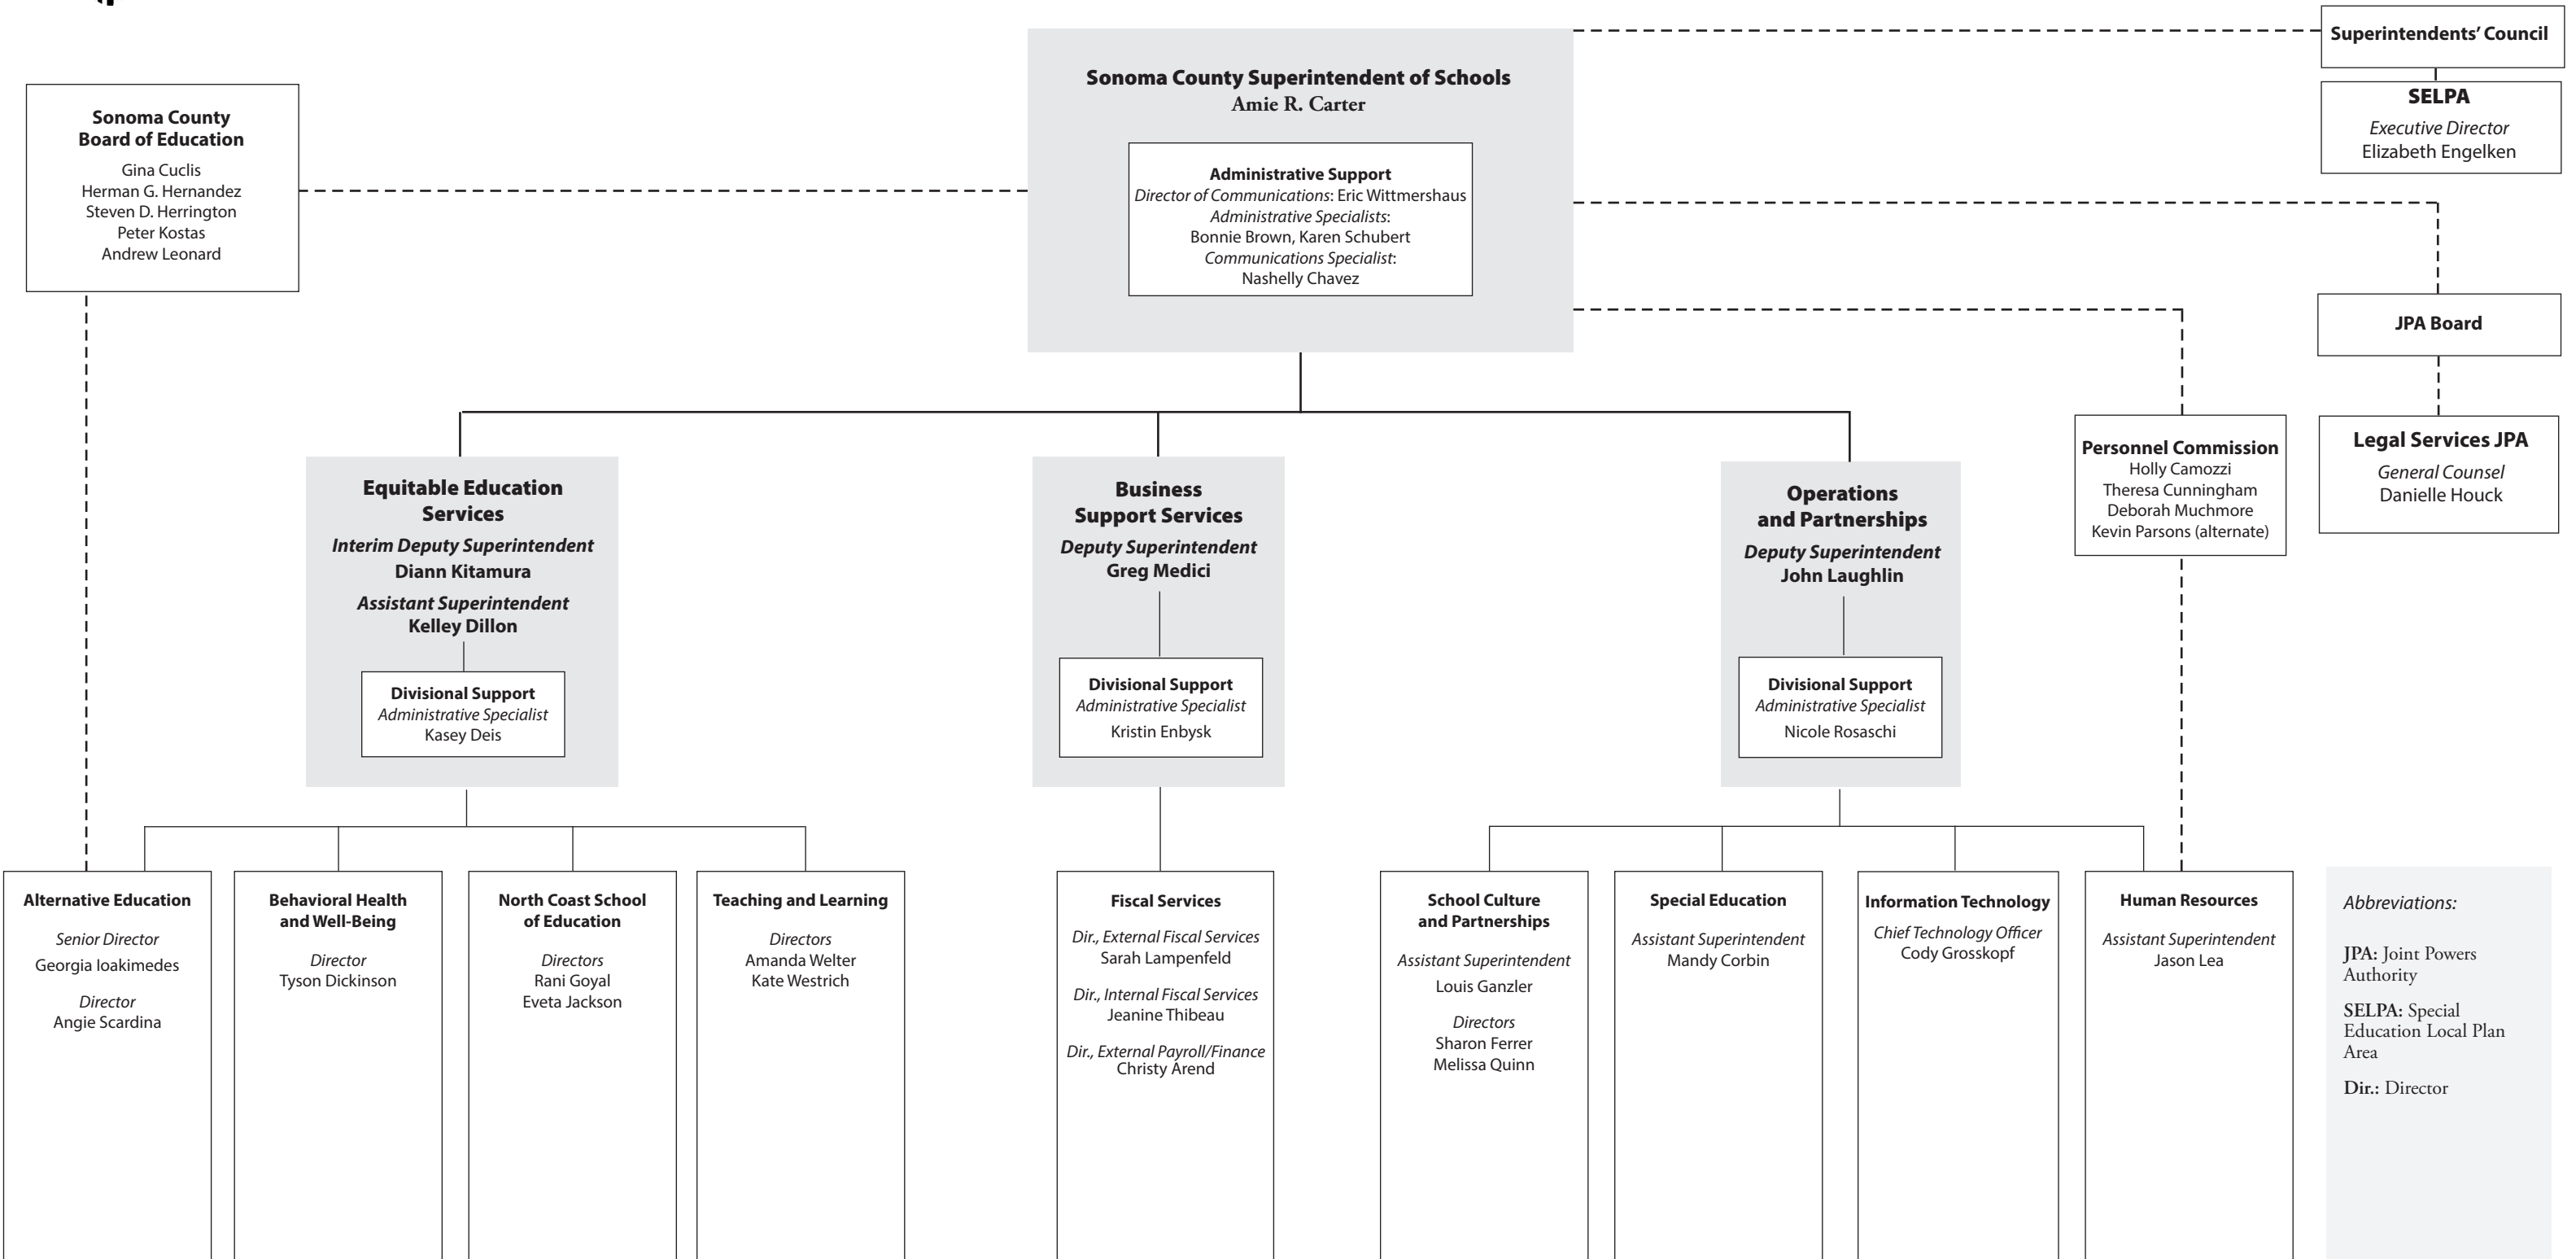

# SCOE Leadership Chart

*Abbreviations:*  
**JPA:** Joint Powers Authority  
**SELPA:** Special Education Local Plan Area  
**Dir.:** Director